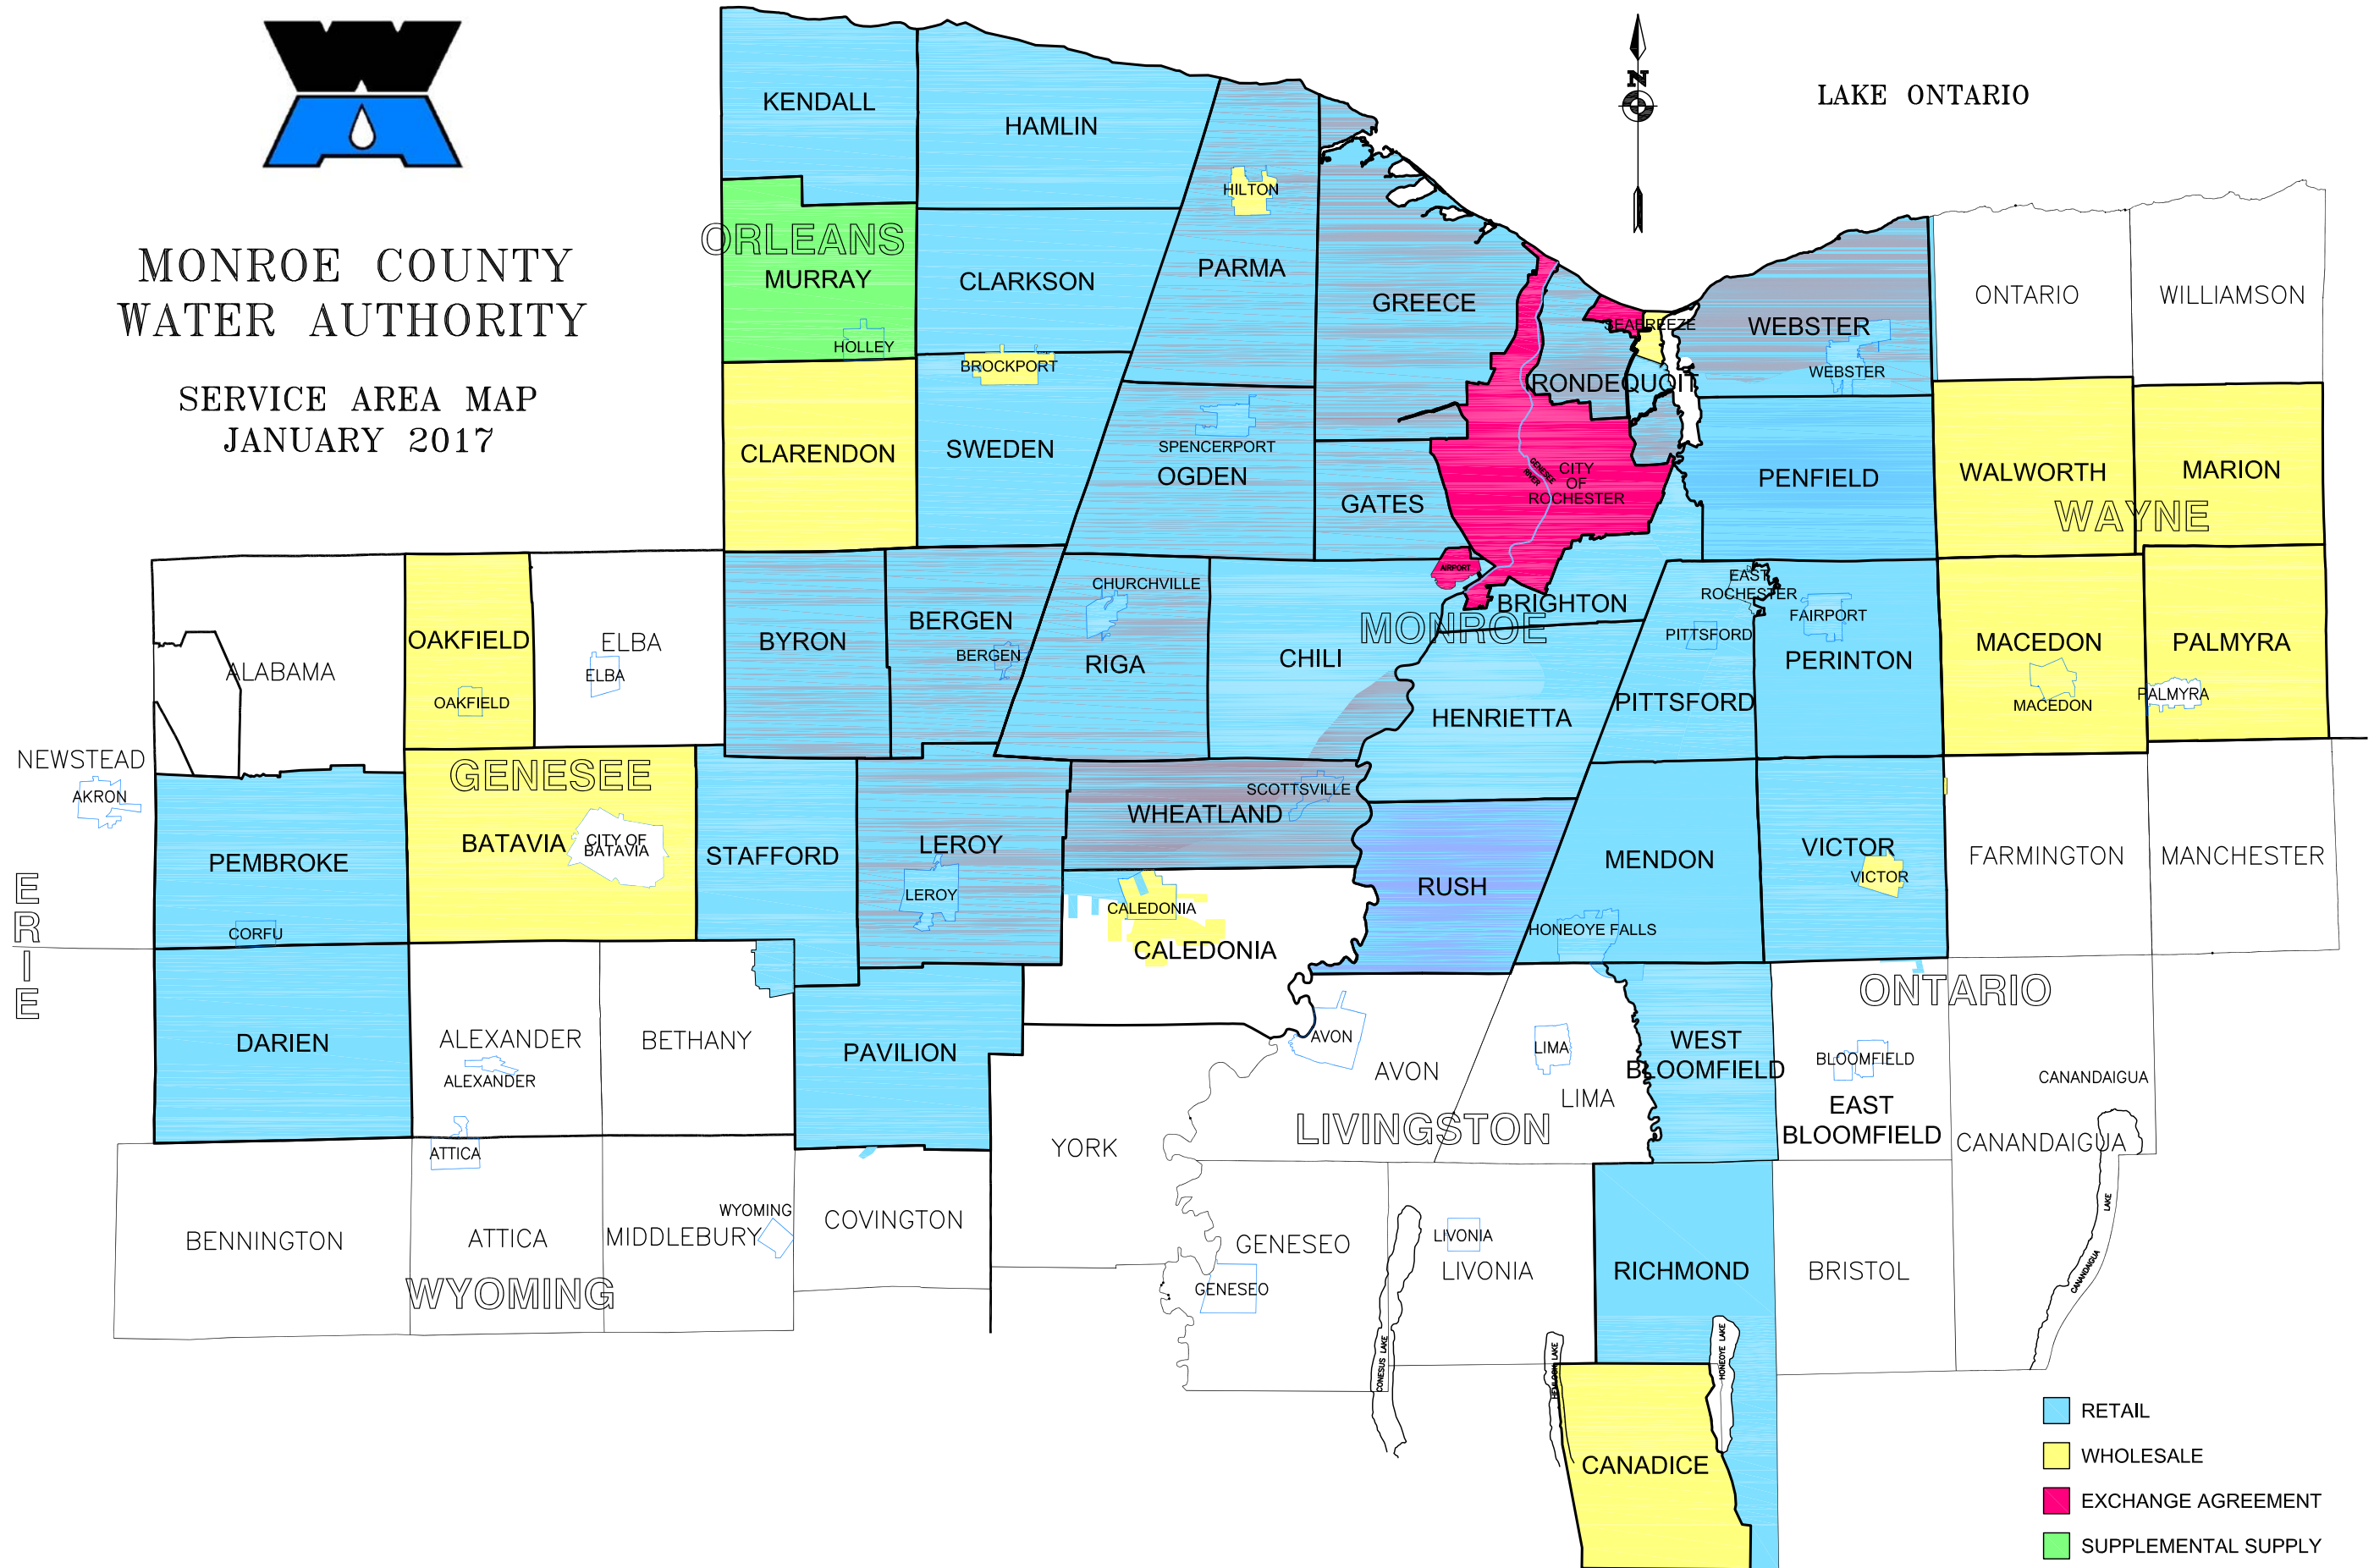

MONROE COUNTY WATER AUTHORITY

SERVICE AREA MAP
JANUARY 2017

- RETAIL
- WHOLESALE
- EXCHANGE AGREEMENT
- SUPPLEMENTAL SUPPLY